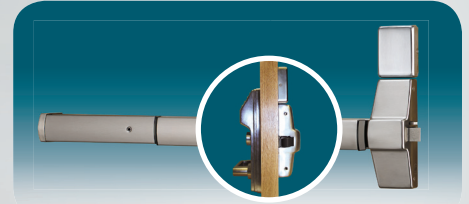

Exit Doors

TrilogyExit retrofits existing exit bars and saves manpower on guard tours

Upgrade existing panic bars with Trilogy® Exit pushbutton PIN code or Prox ID card access. Get Trilogy convenience and set un/lock schedules to save the manpower required to physically dog-down doors, plus get event logs of use. Use with panic exit devices from most major manufacturers.

- **ETDL Series** support 2000 **PIN code** users, Yale, Sargent versions, respectively
- **ETPDL Series Prox-reader** model of above, supports 2000 Prox ID cards and/or PIN users. Built-in HID Prox reader and tap-add enroller at the lock. Yale, Sargent versions, respectively
- Clutch mechanism ensures long life and durability
- Fingertip and/or Windows® PC Programmable
- Real Time Clock for up to 40,000 Event Time/Date-Stamped Audit Trail
- Up to 500 Lock/Unlock Schedules (with Time Zone Support)
- Non-Handed; Fully Field Reversible
- Battery operated; uses 5 AA batteries
- Rim cylinder supplied; Choice of 7 finishes
- Retrofit Von Duprin® 99, Corbin® ED5000 & Yale®, Dorma® 9300, Arrow® 3800, Sargent®, Precision® 1100 & Cal Royal® 9800