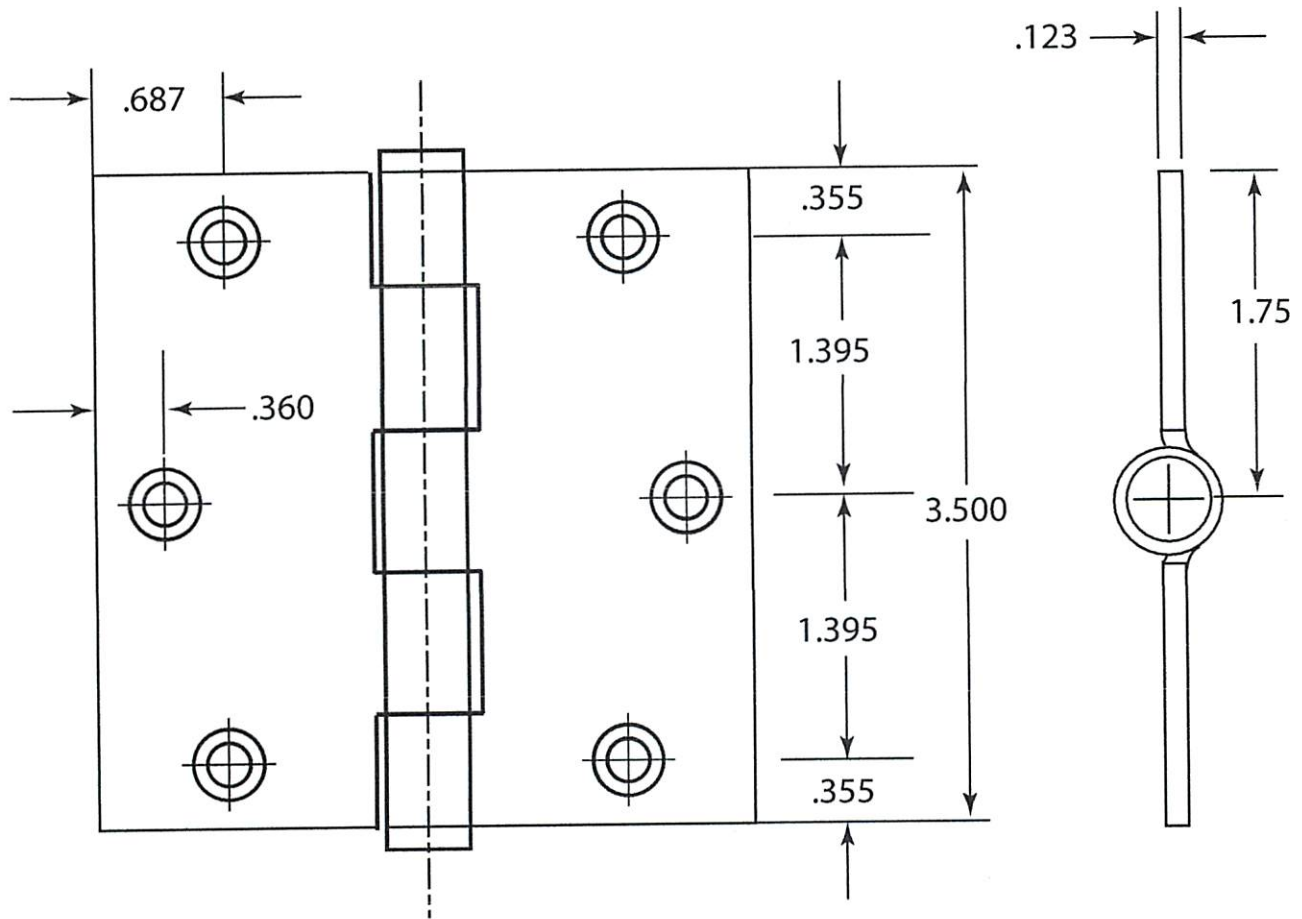

STANDARD WEIGHT HINGE
FULL MORTISE TEMPLATE
3-1/2" X 3-1/2"

TBHSC-77
SQUARE CORNER