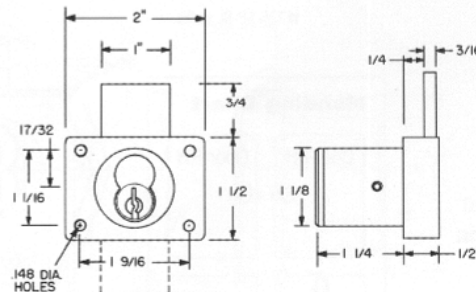

Installation notes: Page 6
Architectural specifications:
For 721DW • #A, Page 4

OLYMPUS
LOCK, INC.

Online: www.mrlock.com
Images are not to scale