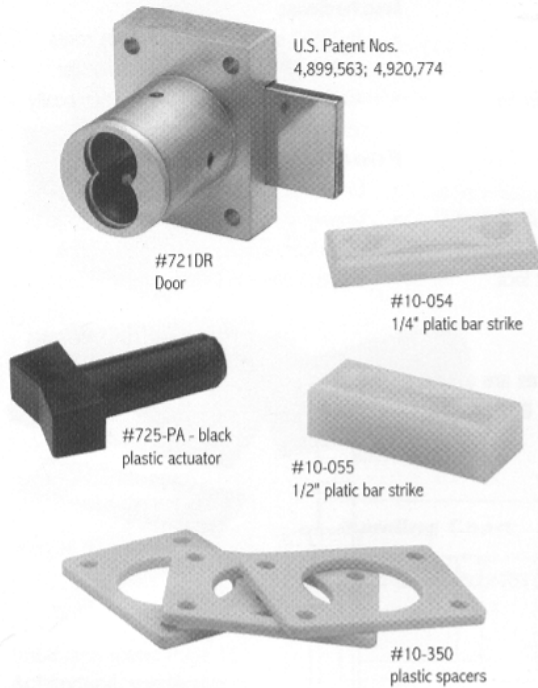

# INTERCHANGEABLE CORE CABINET LOCKS

### General features:

- Door lock
- Barrel length: 1-1/4"
- Cylinder diameter: 1-1/8"
- Retrofits Best 3L
- Accepts Best, Arrow, Falcon, KSP, Schlage SFIC or equivalent interchangeable cores
- Includes all parts to be easily changed between door and drawer functions
- US26, 26D or US3 finish
- Packed 10 per box

### General features:

- Drawer lock
- Barrel length: 1-1/4"
- Cylinder diameter: 1-1/8"
- Retrofits Best 3L
- Accepts Best, Arrow, Falcon, KSP, Schlage SFIC or equivalent interchangeable cores
- Includes all parts to be easily changed between door and drawer functions
- US26, 26D or US3 finish
- Packed 10 per box