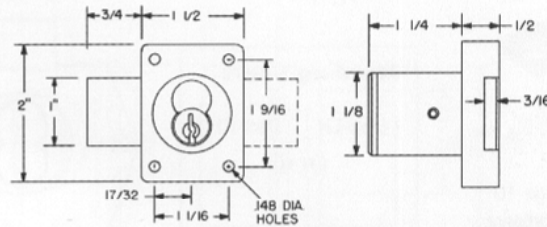

Installation notes: Page 6
Architectural specifications:
For 721DR • #A, Page 4