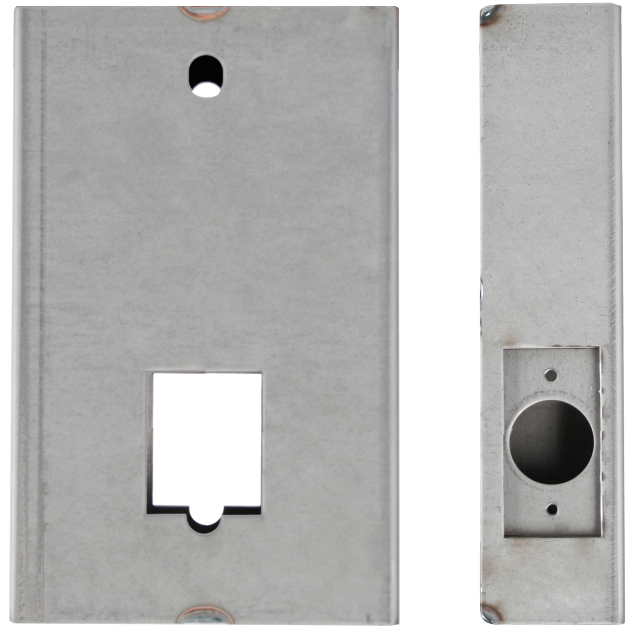

K-BXDIG23 Weldable Box

Dimensions:

4 3/4" W x 7 5/8" H x 1 3/4" D

Backset: 2 3/8"

Materials Available:

14 Gauge Steel.....K-BXDIG23

.125 Aluminum.....K-BXDIG23-AL

www.keedex.com • 714-993-4300

This rendering is NOT to scale and dimensions are NOT exact. For precise technical information, please refer to the template for the lock you are using.