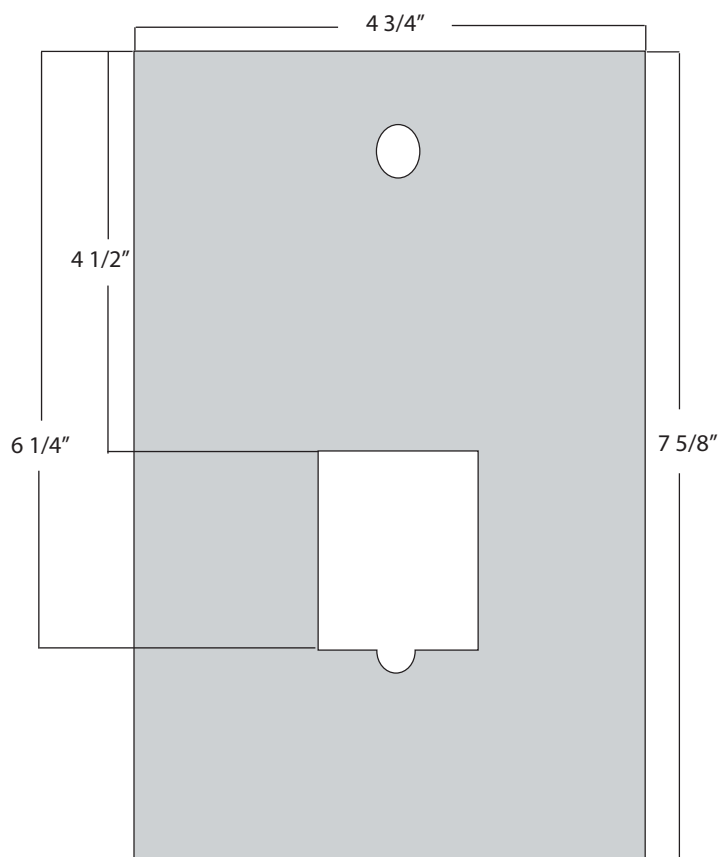

K-BXDIG23 Weldable Box

Dimensions:

4 3/4" W x 7 5/8" H x 1 3/4" D

Backset: 2 3/8"

Materials Available:

14 Gauge Steel.....K-BXDIG23

.125 Aluminum.....K-BXDIG23-AL

www.keedex.com • 714-993-4300

This rendering is NOT to scale and dimensions are NOT exact. For precise technical information, please refer to the template for the lock you are using.