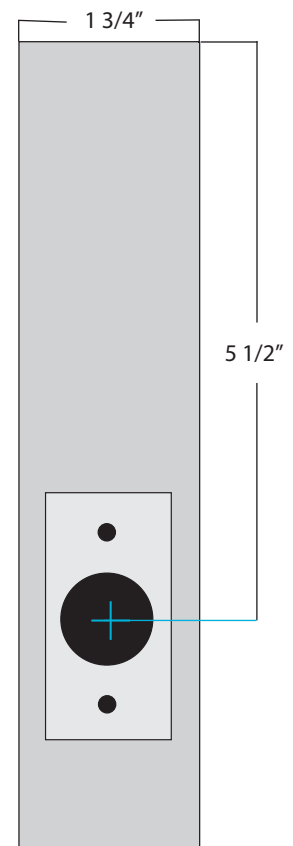

K-BXDIG23 Weldable Box

Dimensions:

4 3/4" W x 7 5/8" H x 1 3/4" D

Backset: 2 3/8"

Materials Available:

14 Gauge Steel.....K-BXDIG23

.125 Aluminum.....K-BXDIG23-AL

www.keedex.com • 714-993-4300

This rendering is NOT to scale and dimensions are NOT exact. For precise technical information, please refer to the template for the lock you are using.