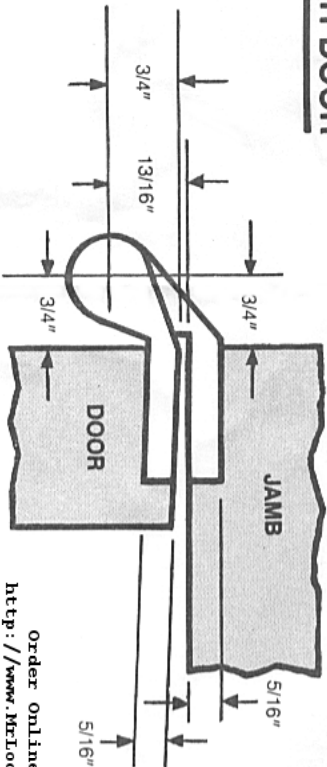

IP-1900 Intermediate Pivot Set

INSTALLATION INSTRUCTIONS

FLUSH DOOR

Order Online:
<http://www.HrLock.com>

1/8\"/>

**DO NOT SCALE -
USE DIMENSIONS**

RIGHT HAND PIVOT SHOWN (LEFT HAND OPPOSITE)

**DO NOT SCALE -
USE DIMENSIONS**

RIGHT HAND PIVOT SHOWN (LEFT HAND OPPOSITE)