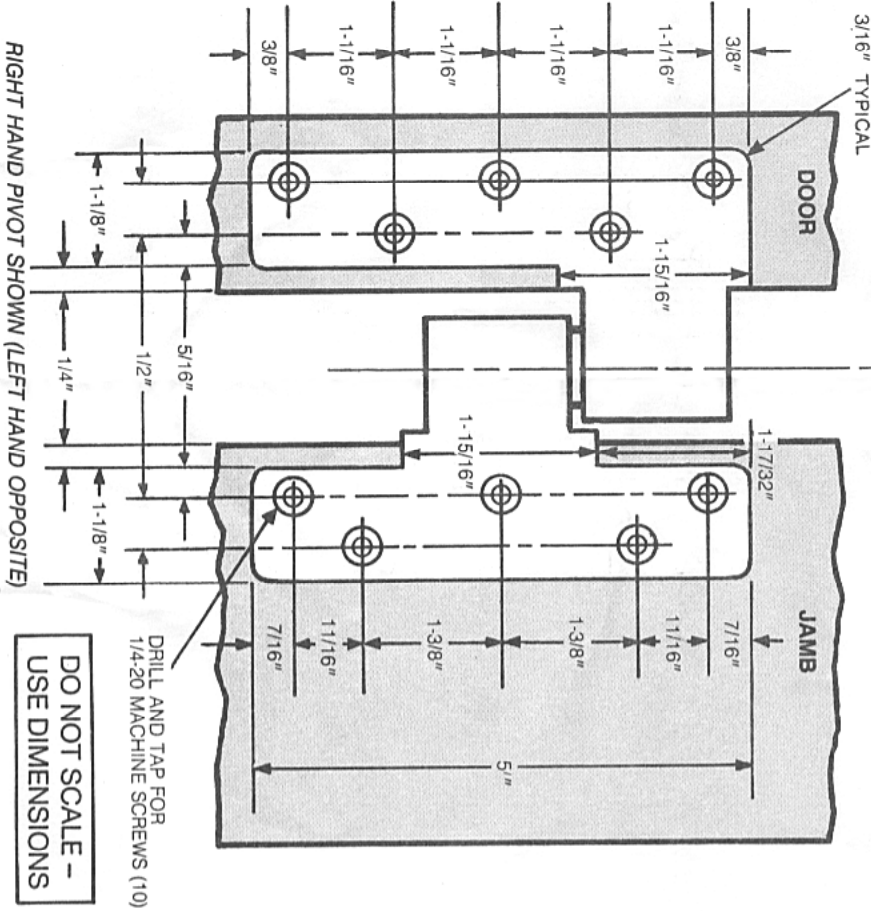

IP-1900 Intermediate Pivot Set

INSTALLATION INSTRUCTIONS

FLUSH DOOR

Order Online:
<http://www.HrLock.com>

1/8\"/>

**DO NOT SCALE -
USE DIMENSIONS**

RIGHT HAND PIVOT SHOWN (LEFT HAND OPPOSITE)

**DO NOT SCALE -
USE DIMENSIONS**

RIGHT HAND PIVOT SHOWN (LEFT HAND OPPOSITE)