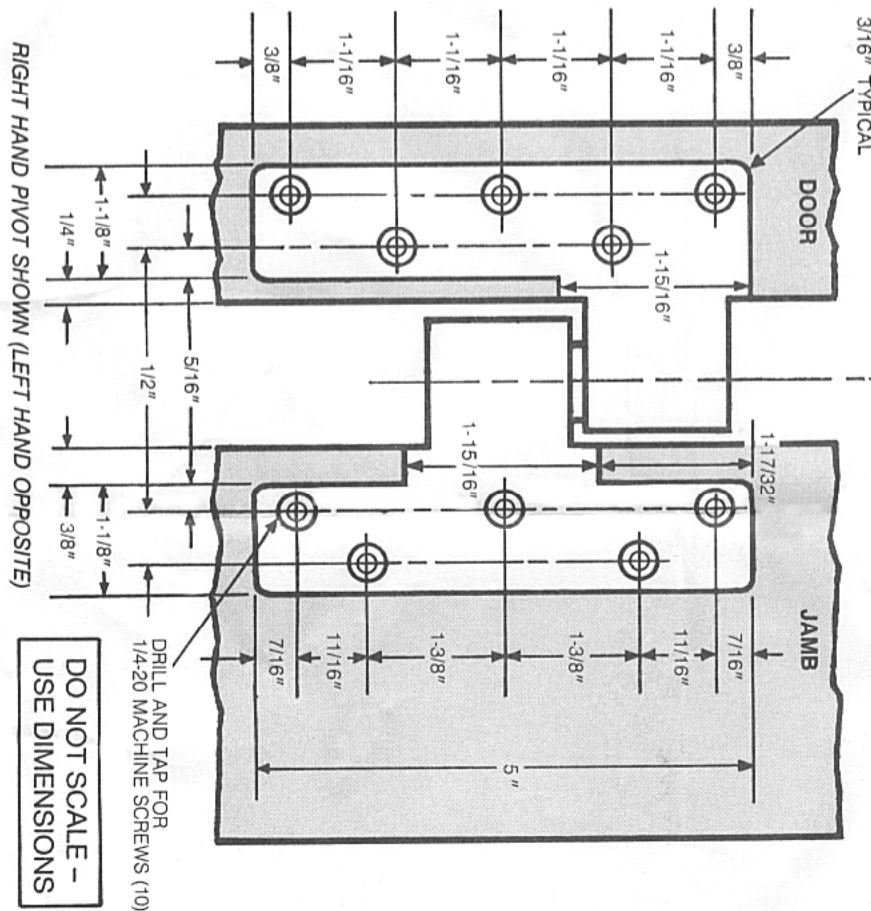

IP-1900 Intermediate Pivot Set

INSTALLATION INSTRUCTIONS

FLUSH DOOR

Order Online:
<http://www.HrLock.com>

1/8\"/>

**DO NOT SCALE -
USE DIMENSIONS**

RIGHT HAND PIVOT SHOWN (LEFT HAND OPPOSITE)

**DO NOT SCALE -
USE DIMENSIONS**

RIGHT HAND PIVOT SHOWN (LEFT HAND OPPOSITE)