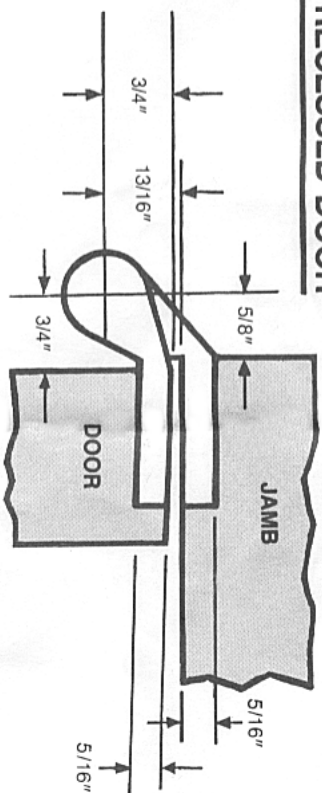

IP-1900 Intermediate Pivot Set

INSTALLATION INSTRUCTIONS

FLUSH DOOR

Order Online:
<http://www.HrLock.com>

1/8\"/>

**DO NOT SCALE -
USE DIMENSIONS**

RIGHT HAND PIVOT SHOWN (LEFT HAND OPPOSITE)

**DO NOT SCALE -
USE DIMENSIONS**

RIGHT HAND PIVOT SHOWN (LEFT HAND OPPOSITE)