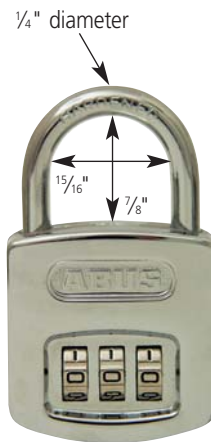

160/40
1 1/2" width
Resettable combination