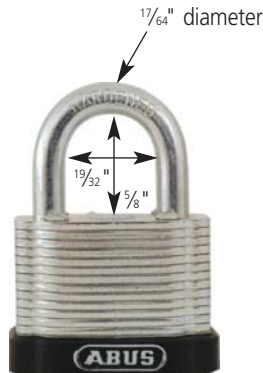

41/40
1 1/2" width
Available KD, KA, MK