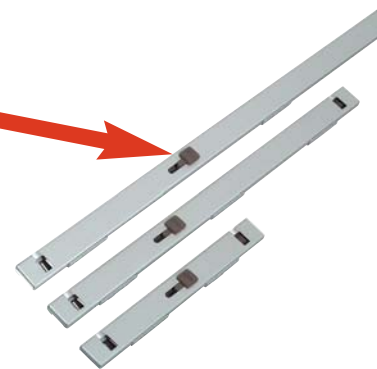

FILE CABINET BARS

9, 2006

ABUS FILE BAR

Innovative File Bar

The new ABUS File Bar has enclosed ends which give it a modern look. These enclosed ends also greatly reduce potential shipping damages. There is a conveniently located knob in the center of the file bar for easy and smooth operation. The file bars can be mounted on the right and left side by simply reversing this knob. There is no longer any need to disassemble the bar. The ABUS File Bar is constructed of heavy 16 gauge steel. All the hinges are locking lugs of 16 gauge steel. All mount screws are included with each bar.

Enclosed end for added security and a modern look

Convenient knob for easy and smooth operation

Available in 1, 2, 3, 4 and 5 drawer cabinets

See reverse for contact information

FILE CABINET BARS

9, 2006

- Innovative design reduces potential shipping damages
- Available in 1, 2, 3, 4 and 5 drawer cabinets
- Inner and outer bar are finished in powder-coat finish
- Constructed of heavy 16-gauge steel
- Built in spring-loaded hinge
- Mounting screws included
- Meets the DOD's Industrial Security Manual
- 180/50 combination padlock offers keyless entry and personalize combination
- Largest diameter 5/16" shackle will fit

Product Description	# of Pins in Cylinder	Packaging and Key Options		Shelf Pack Quantity		Shelf Pack Weight		Factory Pack Quantity	Uses Key Blank Model	
		Boxed	Carded	Boxed	Carded	Boxed	Carded		Left Hand	Right Hand
55/40 (B or C)	4	KD KA	KD	12	6	3.70	2.00	24	—	or 55/40 KBR
41/40 (B or C)	4	KD KA MK	KD	12	3	5.70	3.00	24	24/41 KBL	or 24/41 KBR
160/40 C (Combo)	3 Dials	—	Available	—	6	—	2.06	24	Resettable 3 Dial	