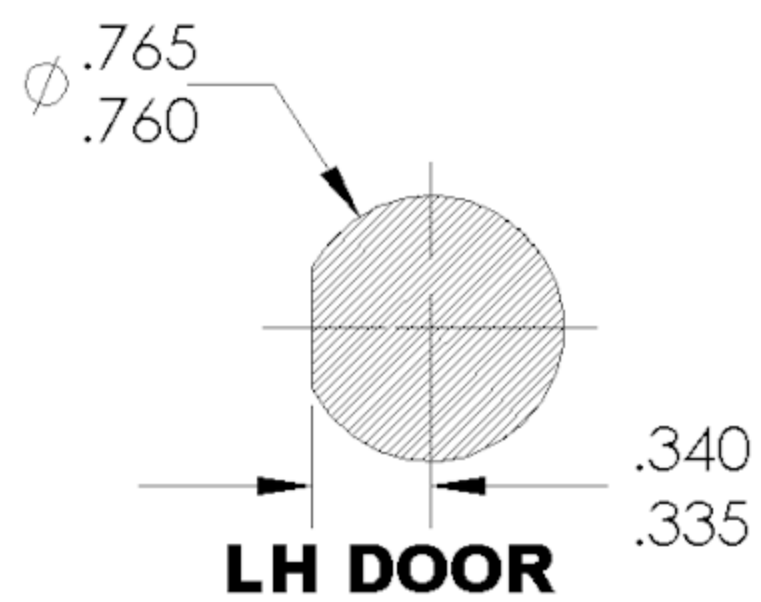

C8154/C8155 PIN TUMBLER KNOB LOCK

MOUTING HOLES