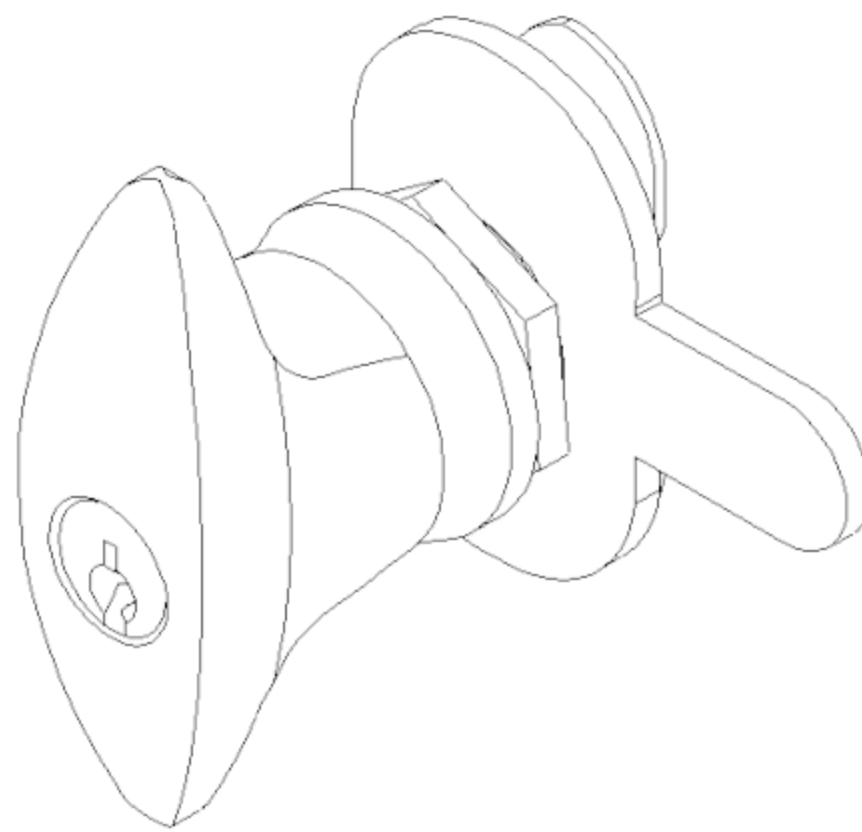

C8154/C8155 PIN TUMBLER KNOB LOCK

MOUTING HOLES