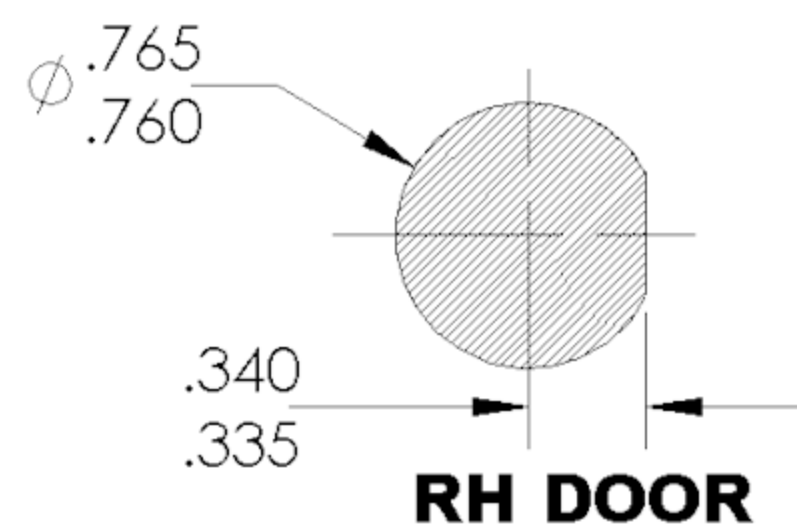

C8154/C8155 PIN TUMBLER KNOB LOCK

MOUTING HOLES