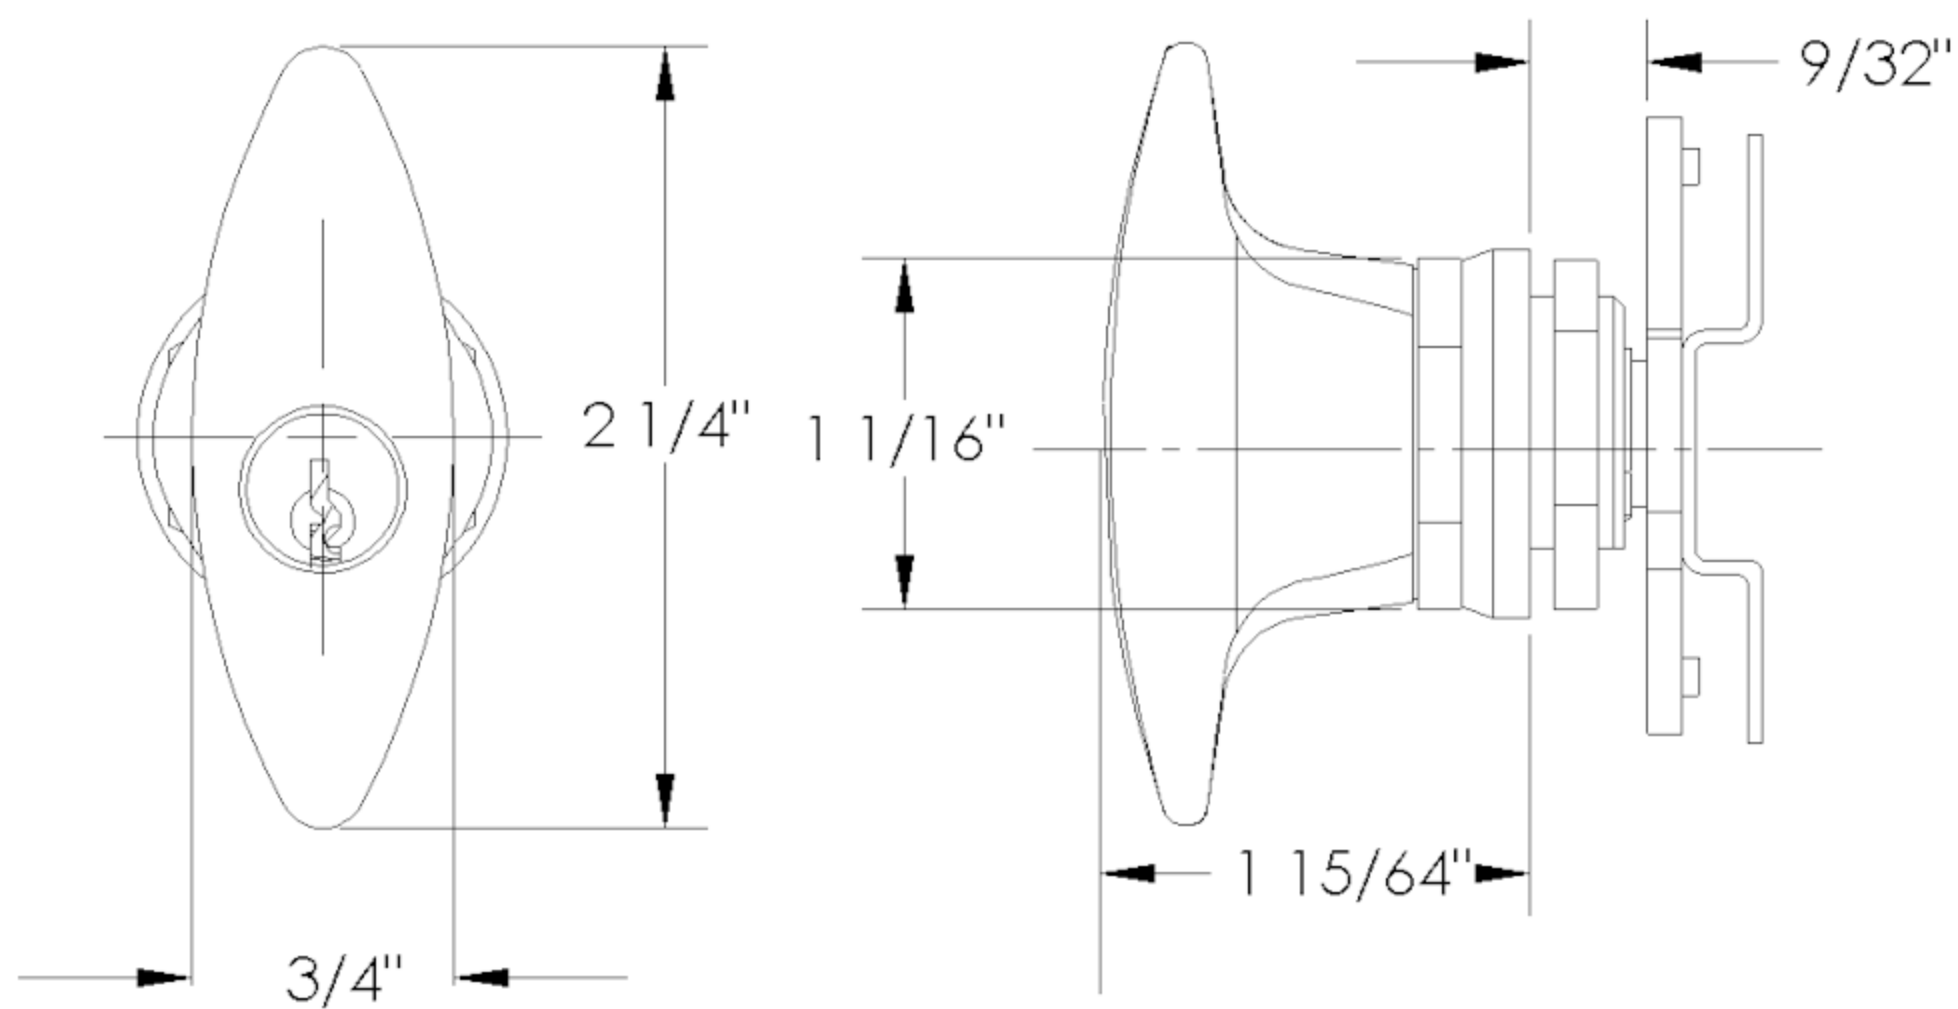

C8154/C8155 PIN TUMBLER KNOB LOCK

MOUTING HOLES