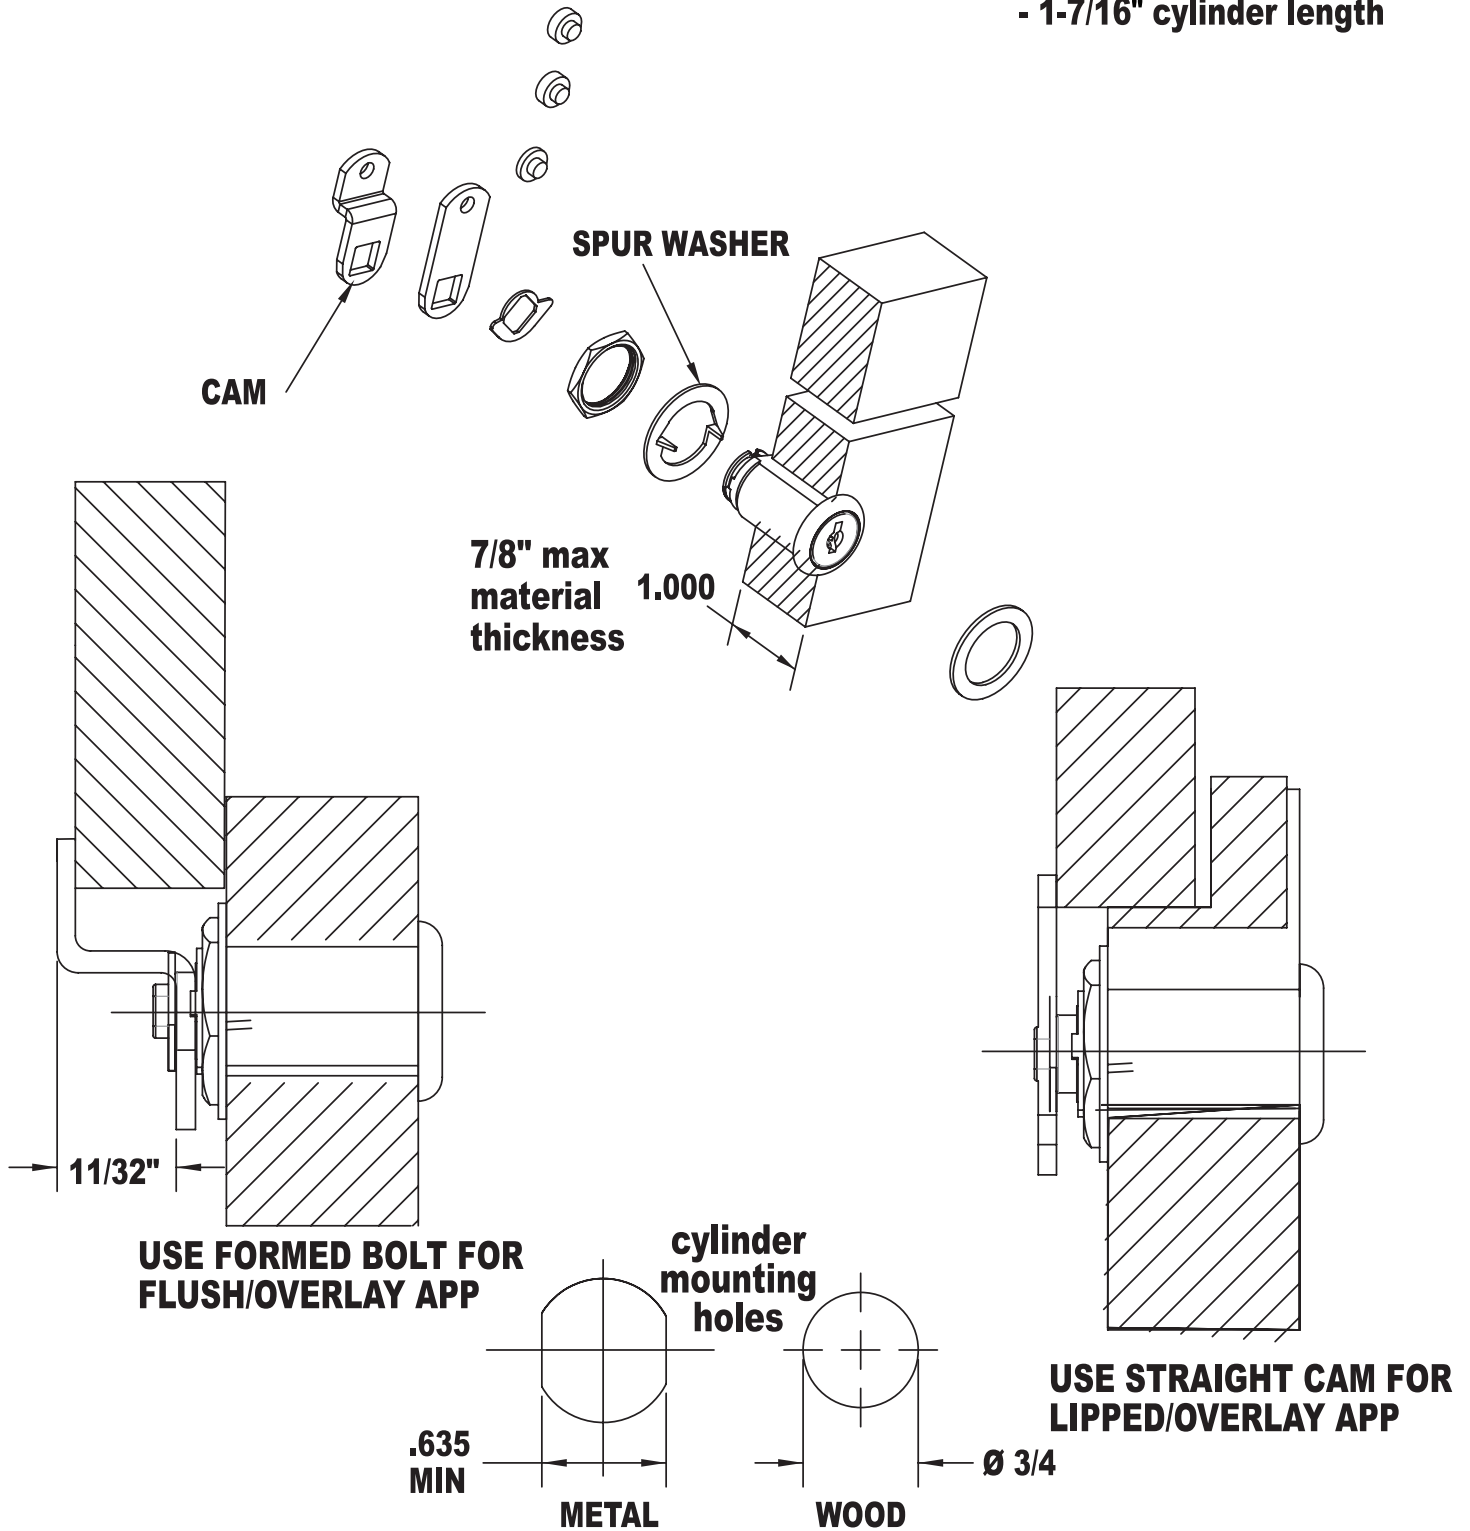

C8073 CAM LOCK

- 5 disc tumbler
- 90° or 180° cam turn
- 1-7/16" cylinder length

NOTE: DO NOT USE SPUR WASHER WITH METAL DOOR OR DRAWER