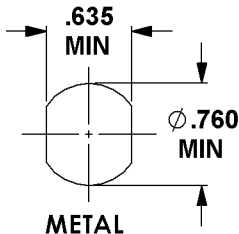

C8054 CAM LOCK

- 5 DISC TUMBLER
- 15/16" CYLINDER
- 11/32" CAM OFFSET

CYLINDER MOUNTING HOLES

NOTE: DO NOT USE SPUR WASHER WITH METAL DOOR OR DRAWER