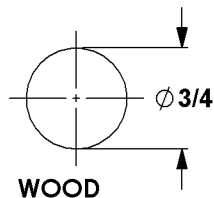

C8054 CAM LOCK

- 5 DISC TUMBLER
- 15/16" CYLINDER
- 11/32" CAM OFFSET

CYLINDER MOUNTING HOLES

NOTE: DO NOT USE SPUR WASHER WITH METAL DOOR OR DRAWER