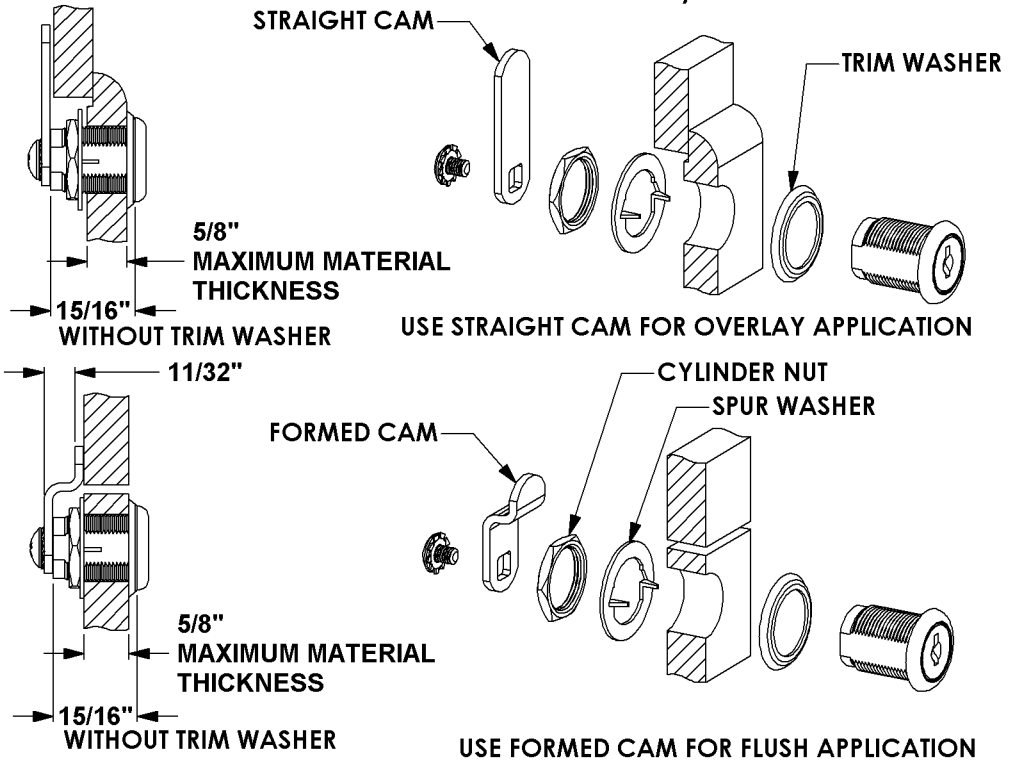

C8054 CAM LOCK

- 5 DISC TUMBLER
- 15/16" CYLINDER
- 11/32" CAM OFFSET

CYLINDER MOUNTING HOLES

NOTE: DO NOT USE SPUR WASHER WITH METAL DOOR OR DRAWER