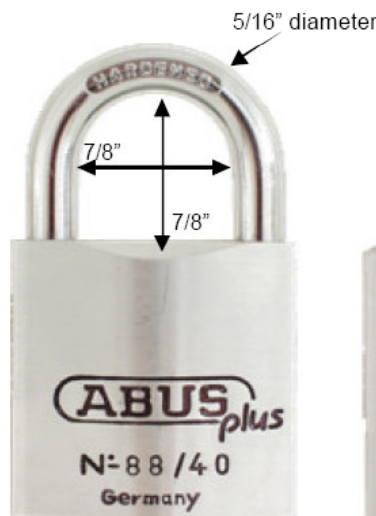

MAXIMUM SECURITY BRASS

88 Series

88 Series

The ABUS Maximum Security Brass padlocks are designed for hard outdoor use, and provide reliable service in all-weather conditions.

- Solid Brass Body with chrome-plated finishing
- Double-steel ball locking mechanism for high tensile and torsion strength
- Specified as Class 2 Security by the world's most demanding law-enforcement agencies and insurance companies
- Features ABUS 7 Disc Plus Cylinder, which offers over 250,000 key differs
- 58 Rockwell case-hardened steel shackle
- Key-retaining for added security

Order Online:
MrLock.com

ABUS 7 Disc Plus Cylinder
250,000 Key Differs

Bottom View

88/40
1 1/2" width

88/50
2" width

Product Description	# of Pins in Cylinder	Packaging and Key Options		Shelf Pack Quantity		Shelf Pack Weight		Factor Pack Quantity	Uses Key Blank Model	
		Boxed	Carded	Boxed	Carded	Boxed	Carded		Left Hand	Right Hand
88/40	7 disc	KD KA MK	KD	6	6	3.25	3.25	6	---- or	37/55-80 KBR
88/50	7 disc	KD KA MK	KD	6	6	4.35	4.35	6	---- or	37/55-80 KBR