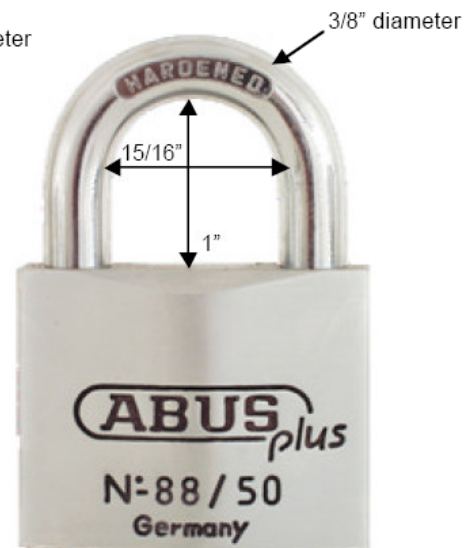

MAXIMUM SECURITY BRASS

88 Series

88 Series

The ABUS Maximum Security Brass padlocks are designed for hard outdoor use, and provide reliable service in all-weather conditions.

- Solid Brass Body with chrome-plated finishing
- Double-steel ball locking mechanism for high tensile and torsion strength
- Specified as Class 2 Security by the world's most demanding law-enforcement agencies and insurance companies
- Features ABUS 7 Disc Plus Cylinder, which offers over 250,000 key differs
- 58 Rockwell case-hardened steel shackle
- Key-retaining for added security

Order Online:
MrLock.com

ABUS 7 Disc Plus Cylinder
250,000 Key Differs

Bottom View

88/40
1 1/2" width

88/50
2" width

Product Description	# of Pins in Cylinder	Packaging and Key Options		Shelf Pack Quantity		Shelf Pack Weight		Factor Pack Quantity	Uses Key Blank Model	
		Boxed	Carded	Boxed	Carded	Boxed	Carded		Left Hand	Right Hand
88/40	7 disc	KD KA MK	KD	6	6	3.25	3.25	6	---- or	37/55-80 KBR
88/50	7 disc	KD KA MK	KD	6	6	4.35	4.35	6	---- or	37/55-80 KBR