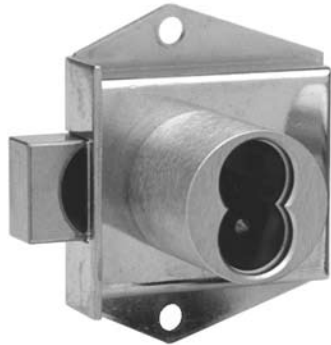

## 725 Series

*Door & Drawer Locks for  
Small Format IC Cores*

725MD-DR-RH  
Mortise, Deadbolt,  
Right-hand

725ML-DW-IH  
Mortise, Latchbolt,  
Inverted-hand

725RD-DR-LH  
Rim, Deadbolt,  
Left-hand

725RL-DW-VH  
Rim, Latchbolt,  
Vertical-hand

*725 Series lock  
bodies accept  
Best-style small  
format inter-  
changeable cores  
(core not in-  
cluded)*

Includes plastic actua-  
tor to functionally test  
lock without core

- Surface or mortise mount
- Latch or deadbolt
- Door (Right-hand or Left-hand)
- Drawer (Vertical or Inverted)
- Includes matching strike plate