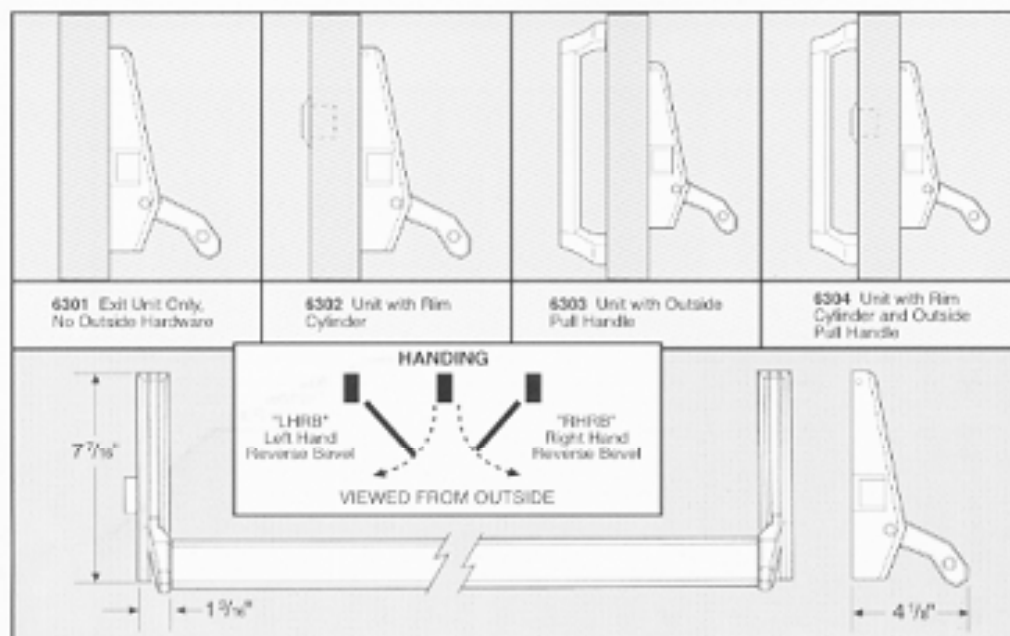

TRADITIONAL • CROSS BAR
RIM PANIC

Series 6300

FEATURES

- Underwriters' Laboratories Inc. Listed - Panic Hardware
- For use with narrow, medium and wide stile Aluminum doors
- Handed, Specify LHRB or RHRB doors
- Latch Bolt throw 1/2"
- Dogging by Cylinder Key or by Slotted Screw in bottom of inside Pads
- Units use standard Rim Cylinder
- Standard unit fits doors up to 48" in width (cut cross bar to fit)
- Units mount on door with concealed fasteners