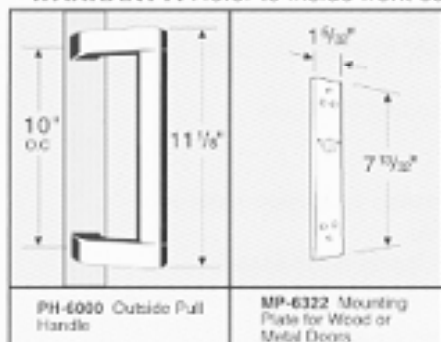

PH-6000 Outside Pull Handle

MP-6322 Mounting Plate for Wood or Metal Doors