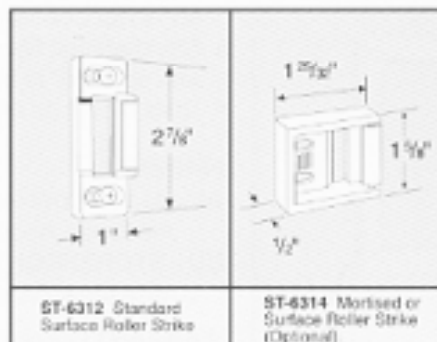

ST-6312 Standard Surface Roller Strike

ST-6314 Mortised or Surface Roller Strike (Optional)