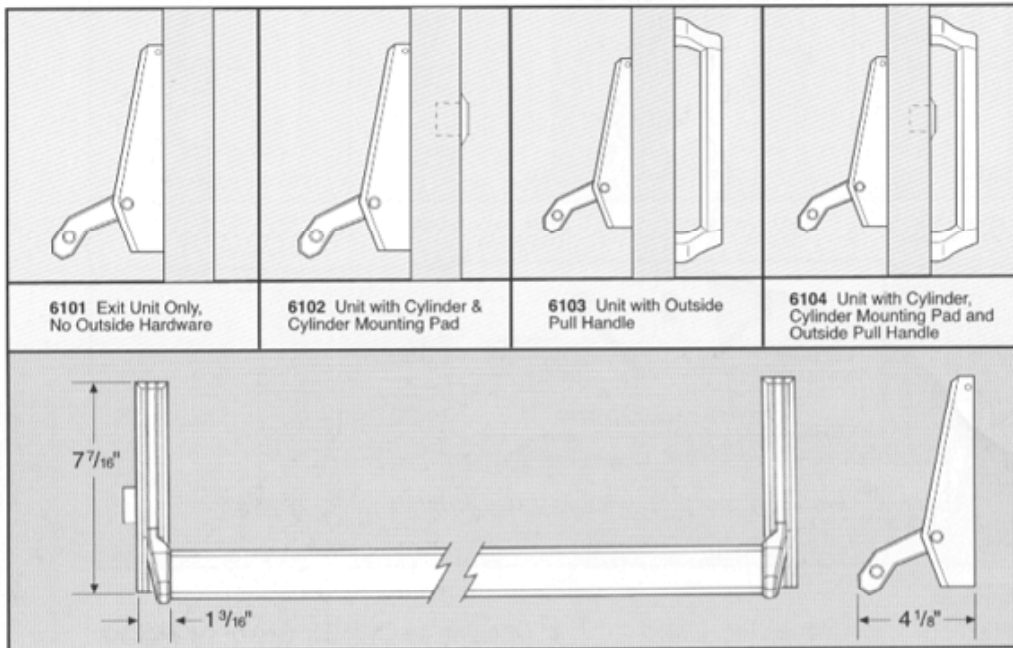

TRADITIONAL • CROSS BAR

CONCEALED VERTICAL ROD PANIC

Series 6100

U.S. AND FOREIGN PATENTS

FEATURES

- Underwriters' Laboratories Inc. Listed - Panic Hardware
- For use with narrow, medium and wide stile Aluminum doors
- Non-Handed, for LHRB or RHRB doors
- Latch Bolts throw 5/8"
- Dogging by Cylinder Key or by Slotted Screw in bottom of inside Pads
- Units use standard Mortise Cylinders with MS type Cam and MP-6182 Cylinder Mounting Pad
- Standard unit fits doors up to 48" in width (cut cross bar to fit) and up to 84" in height
- Units mount on door with concealed fasteners

FINISHES:

- AL - ALUMINUM** - Inside pads baked Aluminum paint with Aluminum Anodized cross bar
- DU - STOREFRONT BRONZE** - Inside pads baked Storefront Bronze paint with Bronze Anodized cross bar

WARRANTY: Refer to inside front cover