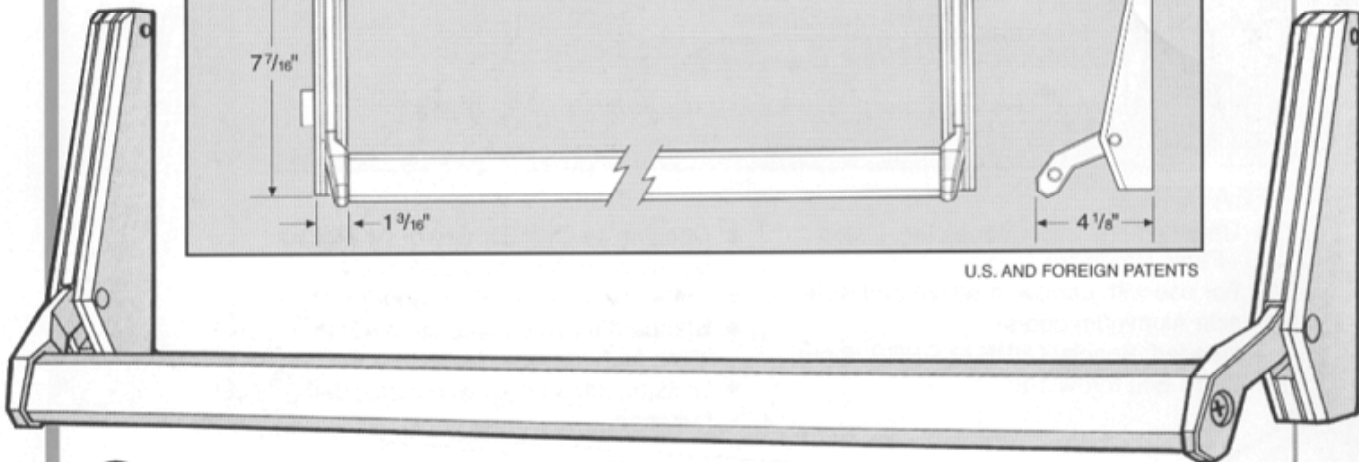

TRADITIONAL • CROSS BAR

CONCEALED VERTICAL ROD PANIC

Series 6100

U.S. AND FOREIGN PATENTS

FEATURES

- Underwriters' Laboratories Inc. Listed - Panic Hardware
- For use with narrow, medium and wide stile Aluminum doors
- Non-Handed, for LHRB or RHRB doors
- Latch Bolts throw 5/8"
- Dogging by Cylinder Key or by Slotted Screw in bottom of inside Pads
- Units use standard Mortise Cylinders with MS type Cam and MP-6182 Cylinder Mounting Pad
- Standard unit fits doors up to 48" in width (cut cross bar to fit) and up to 84" in height
- Units mount on door with concealed fasteners