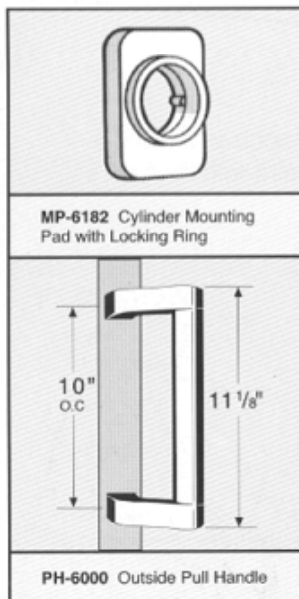

TRADITIONAL • CROSS BAR

CONCEALED VERTICAL ROD PANIC

Series 6100

U.S. AND FOREIGN PATENTS

FEATURES

- Underwriters' Laboratories Inc. Listed - Panic Hardware
- For use with narrow, medium and wide stile Aluminum doors
- Non-Handed, for LHRB or RHRB doors
- Latch Bolts throw 5/8"
- Dogging by Cylinder Key or by Slotted Screw in bottom of inside Pads
- Units use standard Mortise Cylinders with MS type Cam and MP-6182 Cylinder Mounting Pad
- Standard unit fits doors up to 48" in width (cut cross bar to fit) and up to 84" in height
- Units mount on door with concealed fasteners