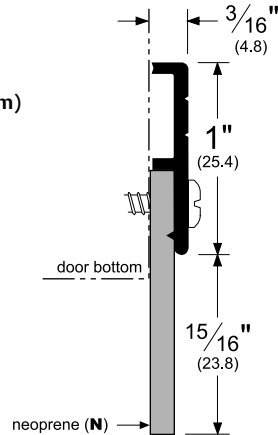

Architectural Door Accessories

ASSA ABLOY

Pemko Door Bottoms: Door Bottom Sweeps

The global leader in
door opening solutions

321_N

BHMA
CERTIFIED

AVAILABLE FINISHES: C, D, G

WIDTH: 3/16" (4.8 mm)

PROFILE HEIGHT: 1" (25.4 mm)

TOTAL HEIGHT WITH INSERT: 1-15/16" (49.2 mm)

C (Clear Anodized Aluminum)

D (Dark Bronze Anodized Aluminum)

G (Gold Anodized Aluminum)

neoprene (N)

TITLE:

PREPARED FOR: