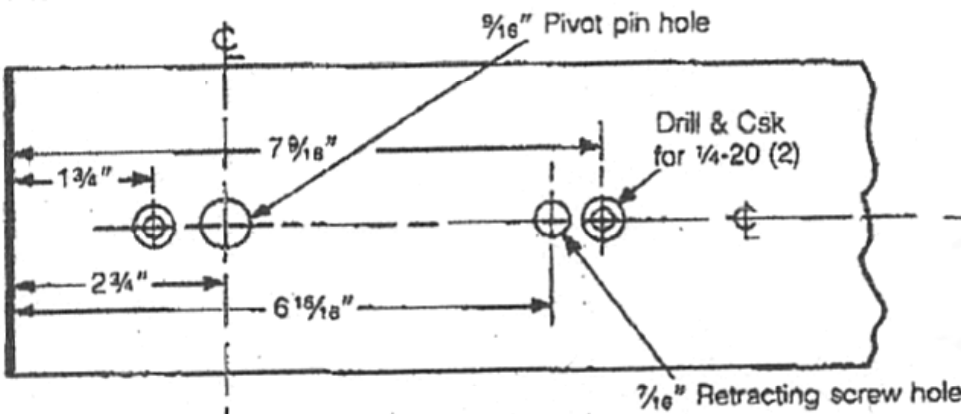

Center Hung Pivot Set  
(Walking Beam Pivot)

Top Frame/Door Portion

Double or Single Acting  
for Aluminum Doors and Frames

Installation Dimensions

International®

Order On-line:  
<http://www.MrLock.com>

Alternate header preparation

Aluminum frame door header

Hinge jamb

Pivot socket

Top rail aluminum door