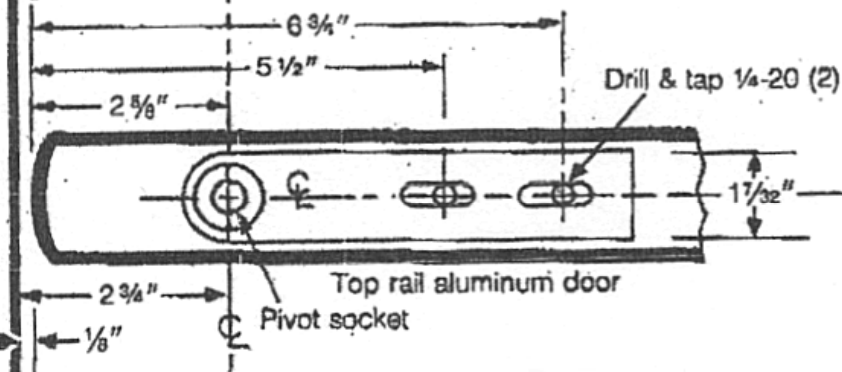

Center Hung Pivot Set  
(Walking Beam Pivot)

Top Frame/Door Portion

Double or Single Acting  
for Aluminum Doors and Frames

Installation Dimensions

International®

Order On-line:  
<http://www.MrLock.com>

Alternate header preparation

Aluminum frame door header

Hinge jamb

Pivot socket

Top rail aluminum door