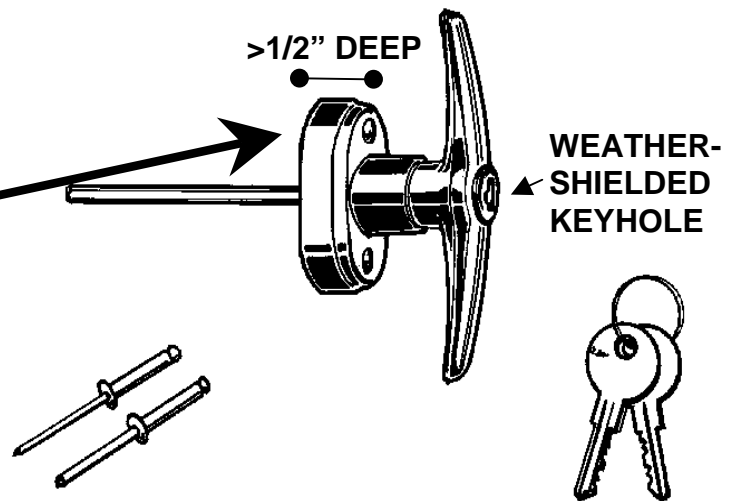

# T-HANDLE

## WITH EASY-MOUNT BASE

- THE FIRST T-HANDLE DESIGNED FOR QUICK & EASY INSTALLATION
- DEEP HUB BASE ALLOWS FLUSH MOUNTING
- NO MORE SHIMMING OR FIBERGLASS GOUGING
- IDEAL FOR PICKUP TRUCK TOPPERS & CAMPER SHELLS

**HUB IS OVER  
1/2" DEEP**

**COMPARE TO  
LESS THAN 1/4"  
DEEP FOR  
OTHER MODELS**

SRS ITEM #2205